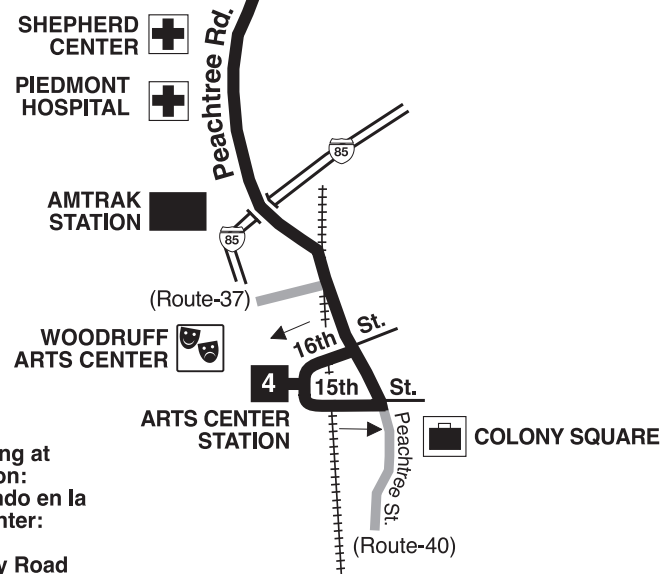

Routes intersecting at  
Buckhead Station:  
Rutas intersectando en la  
Estación Buckhead:

110-Peachtree Road/Buckhead

Routes intersecting at  
Lenox Station:  
Rutas intersectando en la  
Estación Lenox:

16-North Highland Avenue  
25-Peachtree Industrial Blvd./Johnson Ferry Road  
110-Peachtree Road/Buckhead

Routes intersecting at  
Arts Center Station:  
Rutas intersectando en la  
Estación Arts Center:

37-Defoors Ferry Road  
40-Peachtree Street/Downtown  
110-Peachtree Road/Buckhead  
-Atlantic Station Shuttle  
-Cobb Line  
-GRTA Express  
-Gwinnett County Transit

INTERSECTING ROUTES  
Rutas Intersectando