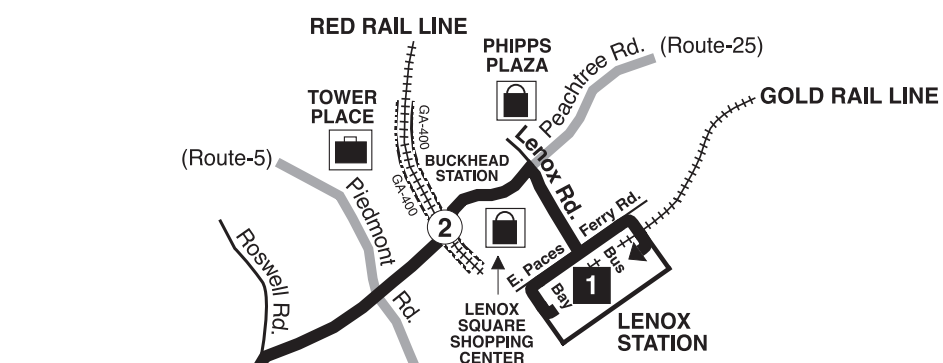

Routes intersecting at  
Buckhead Station:  
Rutas intersectando en la  
Estación Buckhead:

110-Peachtree Road/Buckhead

Routes intersecting at  
Lenox Station:  
Rutas intersectando en la  
Estación Lenox:

16-North Highland Avenue  
25-Peachtree Industrial Blvd./Johnson Ferry Road  
110-Peachtree Road/Buckhead

Routes intersecting at  
Arts Center Station:  
Rutas intersectando en la  
Estación Arts Center:

37-Defoors Ferry Road  
40-Peachtree Street/Downtown  
110-Peachtree Road/Buckhead  
-Atlantic Station Shuttle  
-Cobb Line  
-GRTA Express  
-Gwinnett County Transit

INTERSECTING ROUTES  
Rutas Intersectando